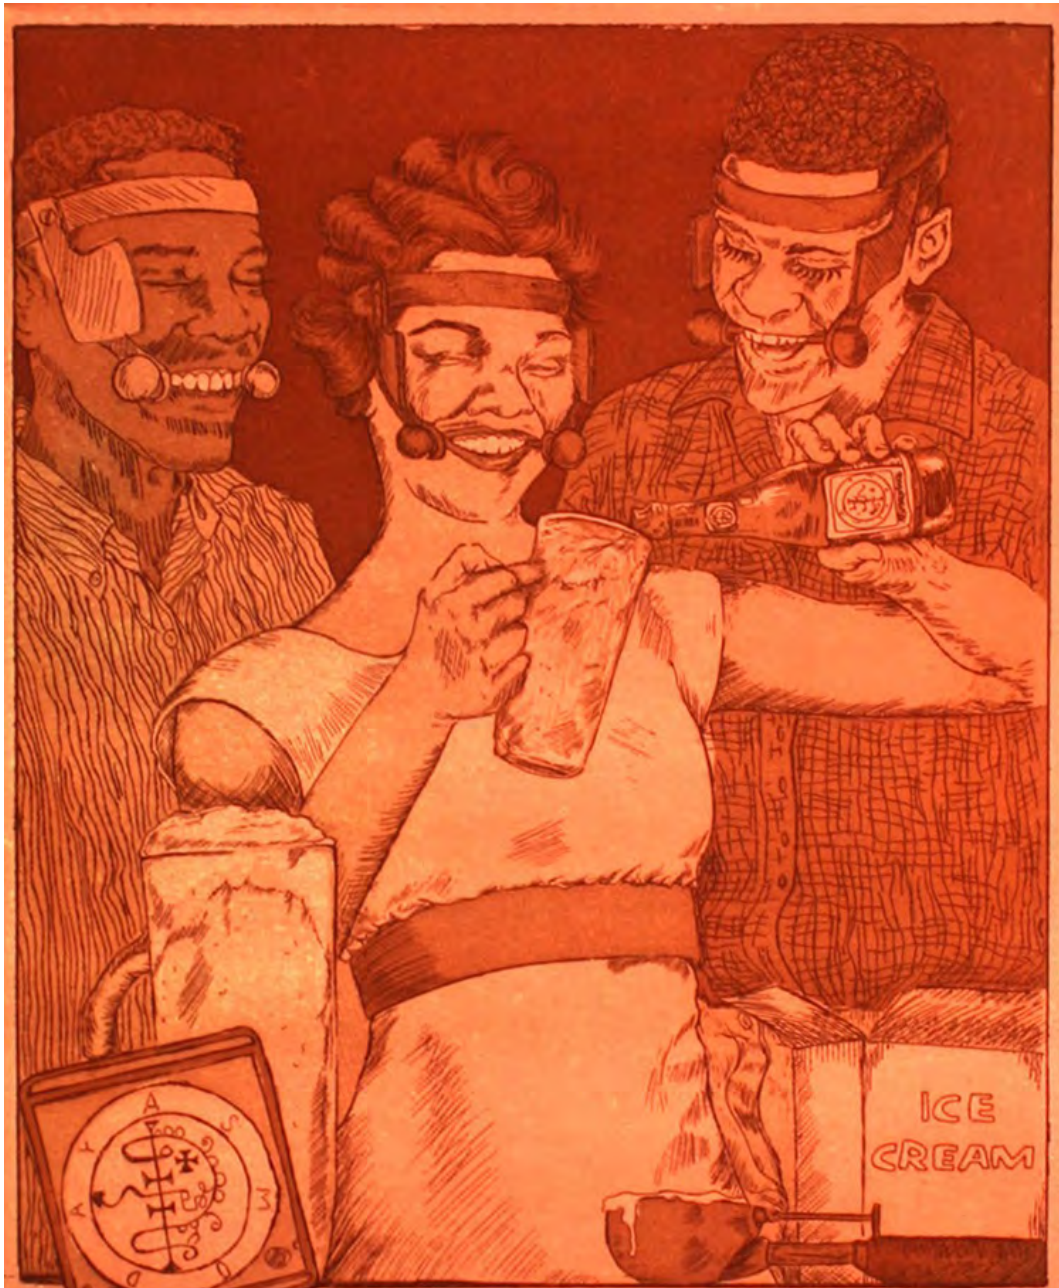

Shellyne Rodriguez
Envy (7 Deadly Sins)

Grabado
28 X 36 cm

Boys Like Girls Who Make Asmodeus "Float"

So entertain'd those odorous sweets the Fiend who came? his bane, though with them better pleas'd Than Asmodeus with the fishie fume, That drove him, though enamour'd, from the spouse Of Tobits Son and with a vengeance sent From Media post to Egypt, there fast bound.

Shellyne Rodriguez
Lust (7 Deadly Sins)

Grabado
28 X 36 cm

Shellyne Rodriguez
Gluttony (7 Deadly Sins)

Grabado
28 X 36 cm

Belphegor

Adjustable Chair Couch

automata
and
adjusted

You must go on.
I can't go on.
You must go on.

I'll go on. You must say words, as long as there are any. until they find me, until they say me. (Strange pain, strange sin!) You must go on. Perhaps it's done already. Perhaps they have said me already. Perhaps they have carried me to the threshold of my story before the door that opens on my story. (That would surprise me, if it opens)